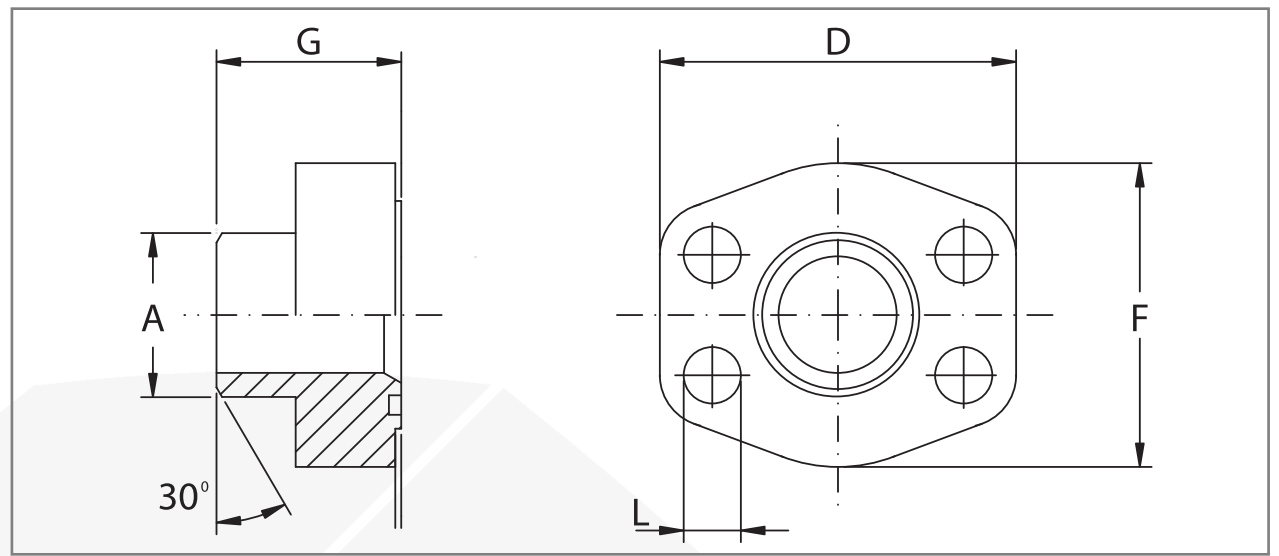

OSSO FACTORY

BRIDAS
SOLDABLES -
TUBO METRICO
(PESADO)

METRIC PIPE
CYLINDRIC
ON FLANGES

Presion maxima/ maximum pressure Kg/cm ²	Medida/Size	Tipo/Type	Dimensiones/ Dimensions				Tornillo/Screws (L)		O-ring
			A	D	F	G	Metrico/Metric	UNC	
SERIE 3000									
345	3/4"	BLB-3000-WN-1225M	25	65	50	36	M10x35	3/8"x1"1/2	2-214
345	1"	BLB-3000-WN-1630M	30	70	55	38	M10x35	3/8"x1"1/2	2-219
276	1"1/4	BLB-3000-WN-2038M	38	79	68	41	M10x40	7/16"x1"3/4	2-222
207	1"1/2	BLB-3000-WN-2442M	42	93	78	44,5	M12x45	1/2"x1"3/4	2-225
207	1"1/2	BLB-3000-WN-2449M	49	93	78	44,5	M12x45	1/2"x1"3/4	2-225
207	2"	BLB-3000-WN-3249M	49	102	90	45	M12x45	1/2"x1"3/4	2-228
207	2"	BLB-3000-WN-3261M	61	102	90	45	M12x45	1/2"x1"3/4	2-228
172	2"1/2	BLB-3000-WN-4077M	77	114	105	50	M12x45	1/2"x1"3/4	2-232
138	3"	BLB-3000-WN-4877M	77	134	124	51	M16x50	5/8"x2"	2-237
34	3"1/2	BLB-3000-WN-5677M	77	152	136	48	M16x50	5/8"x2"	2-241
34	3"1/2	BLB-3000-WN-5690M	90	152	136	48	M16x50	5/8"x2"	2-241
34	4"	BLB-3000-WN-6477M	77	162	146	48	M16x50	5/8"x2"	2-254
34	4"	BLB-3000-WN-6490M	90	162	146	48	M16x50	5/8"x2"	2-254
SERIE 6000									
414	3/4"	BLB-6000-WN-2449M	20	71	55	35	M10x40	3/8"x1"1/2	2-214
414	3/4"	BLB-6000-WN-1225M	25	71	55	35	M10x40	3/8"x1"1/2	2-214
414	1"	BLB-6000-WN-1625M	25	81	65	42	M12x45	7/16"x1"3/4	2-219
414	1"	BLB-6000-WN-1630M	30	81	65	42	M12x45	7/16"x1"3/4	2-219
414	1"1/4	BLB-6000-WN-2038M	38	95	78	44	M14x45	-	2-222
414	1"1/2	BLB-6000-WN-2438M	38	112	94	56	M16x55	5/8"x2"1/4	2-225
414	1"1/2	BLB-6000-WN-2448M	48,6	112	94	56	M16x55	5/8"x2"1/4	2-225
414	2"	BLB-6000-WN-3261M	61	134	114	65	M20x70	3/4"x2"3/4	2-228

DESIGNACIÓN POR PEDIDO DESIGNATION FOR ORDER	MATERIAL	
	1045/1020	AISI 316L
Solo brida Only flange	BLB..M	IBLB..M
Brida completa de tornillos métricos, arandelas y junta tórica Flange complete of metric screws, grower type washers and o-ring	MBLB..M	MIBLB..M
Brida completa de tornillos unc, arandelas y junta tórica Flange complete of unc screws, grower type washers and o-ring	UBLB..M	UIBLB..M