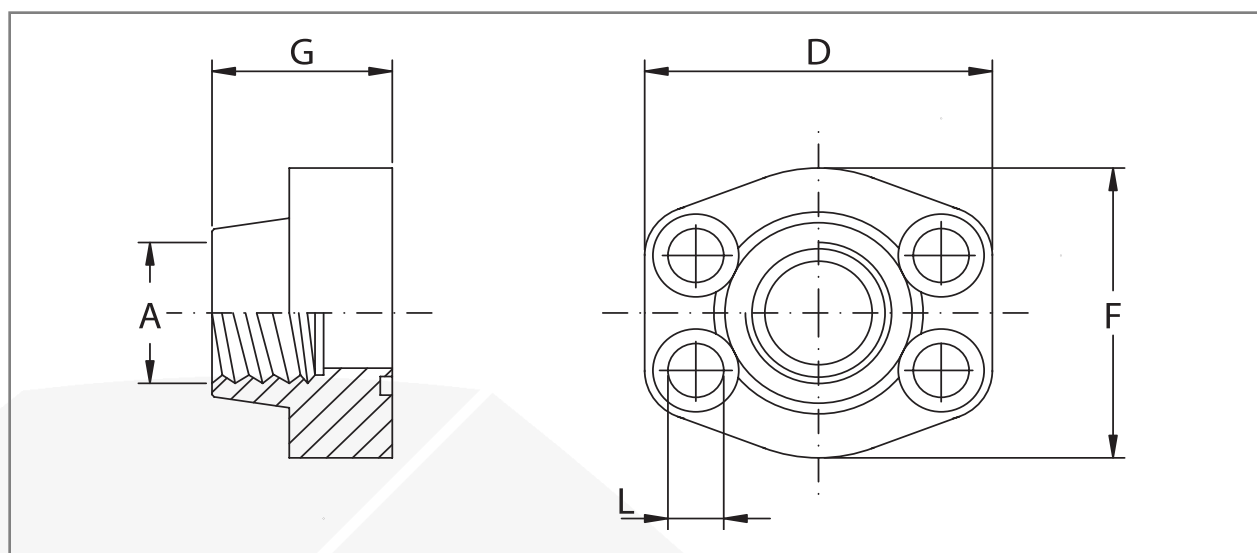

BRIDAS
ROSCADAS BSP
BSP THREADED
FLANGES

OSSO FACTORY

Presion maxima/ maximum pressure Kg/cm ²	Medida/Size	Tipo/Type	Dimensiones/ Dimensions				Tornillo/Screws (L)		O-ring
			A	D	F	G	Tornillo/Screws	UNC	

SERIE 3000

345	3/4"	BLB-3000-RHBSP-1212	3/4" GAS	65	50	36	M10x35	3/8"x1"1/2	2-214
345	3/4"	BLB-3000-RHBSP-1208	1/2" GAS	65	50	36	M10x35	3/8"x1"1/2	2-214
345	1"	BLB-3000-RHBSP-1616	1" GAS	70	55	38	M10x35	3/8"x1"1/2 4	2-219
345	1"	BLB-3000-RHBSP-1612	3/4" GAS	70	55	35	M10x40	3/8"x1"1/2	2-219
276	1"1/4	BLB-3000-RHBSP-2020	1"1/4 GAS	79	68	41	M10x40	7/16"x1"3/4	2-222
276	1"1/4	BLB-3000-RHBSP-2016	1" GAS	81	65	42	M10x40	7/16"x1"3/4	2-222
207	1"1/2	BLB-3000-RHBSP-2424	1"1/2 GAS	93	78	45	M12x45	1/2"x1"3/4	2-225
207	1"1/2	BLB-3000-RHBSP-2420	1"1/4 GAS	95	78	45	M12x45	1/2"x1"3/4	2-225
207	2"	BLB-3000-RHBSP-3232	2" GAS	102	90	45	M12x45	1/2"x1"3/4	2-228
207	2"	BLB-3000-RHBSP-3224	1"1/2 GAS	102	90	45	M12x45	1/2"x1"3/4	2-228
172	2"1/2	BLB-3000-RHBSP-4040	2"1/2 GAS	114	105	50	M12x45	1/2"x1"3/4	2-232
173	2"1/2	BLB-3000-RHBSP-4032	2" GAS	114	105	50	M12x45	1/2"x1"3/4	2-232
138	3"	BLB-3000-RHBSP-4848	3" GAS	134	124	50	M16x50	5/8"x2"	2-237
138	3"	BLB-3000-RHBSP-4840	2"1/2 GAS	134	124	50	M16x50	5/8"x2"	2-237
34	3"1/2	BLB-3000-RHBSP-5656	3"1/2 GAS	152	136	48	M16x50	5/8"x2"	2-241
34	3"1/2	BLB-3000-RHBSP-5648	3" GAS	152	136	48	M16x50	5/8"x2"	2-241
34	4"	BLB-3000-RHBSP-6464	4" GAS	162	146	48	M16x50	5/8"x2"	2-254
34	4"	BLB-3000-RHBSP-6456	3"1/2 GAS	162	146	48	M16x50	5/8"x2"	2-254