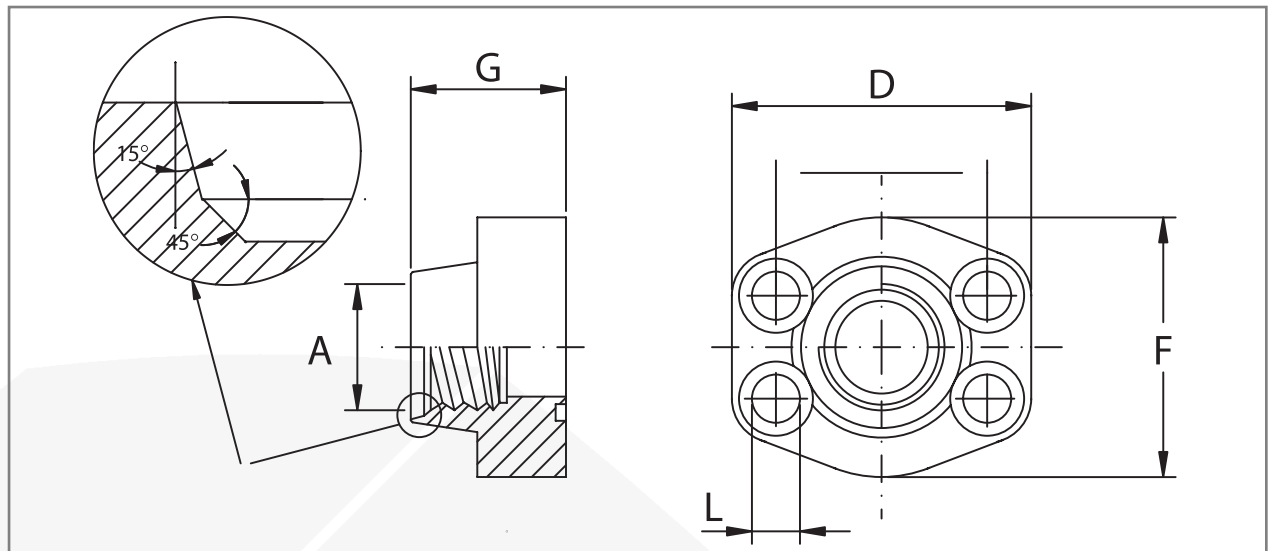

OSSO FACTORY

BRIDAS
ROSCADAS
UNF CON
O-RING

THREADED
FLANGES UNF
WITH O-RING

Presion maxima/ maximum pressure Kg/cm ²	Medida/Size	Tipo/Type	Dimensiones/ Dimensions				Tornillo/Screws (L)		O-ring
			A	D	F	G	Metrico/Metric	UNC	
SERIE 3000									
345	3/4"	BLB-3000-RHBOSS-1212	1"1/16 - 12UN	65	50	36	M10x35	3/8"x1"1/2	2-214
345	1"	BLB-3000-RHBOSS-1616	1"5/16 - 12UN	70	55	38	M10x35	3/8"x1"1/2	2-219
276	1"1/4	BLB-3000-RHBOSS-2020	1"5/8 - 12UN	79	68	41	M10x40	7/16"x1"3/4	2-222
207	1"1/2	BLB-3000-RHBOSS-2424	1"7/8 - 12UN	93	78	45	M12x45	1/2"x1"3/4	2-225
SERIE 6000									
414	3/4"	BLB-6000-RHBOSS-1212	1"1/16 - 12UN	71	55	35	M10x40	3/8"x1"1/2	2-214
414	1"	BLB-6000-RHBOSS-1616	1"5/16 - 12UN	81	65	42	M12x45	7/16"x1"3/4	2-219
414	1"1/4	BLB-6000-RHBOSS-2020	1"5/8 - 12UN	95	78	45	M14x45	-	2-222
414	1"1/2	BLB-6000-RHBOSS-2424	1"7/8 - 12UN	112	94	50	M16x55	5/8"x2"1/4	2-225

DESIGNACIÓN POR PEDIDO DESIGNATION FOR ORDER	MATERIAL	
	1045/1020	AISI 316L
Solo brida Only flange	BLB..	IBLB..
Brida completa de tornillos métricos, arandelas y junta tórica Flange complete of metric screws, grower type washers and o-ring	MBLB..	MIBLB..
Brida completa de tornillos unc, arandelas y junta tórica Flange complete of unc screws, grower type washers and o-ring	UBLB..	UIBLB..