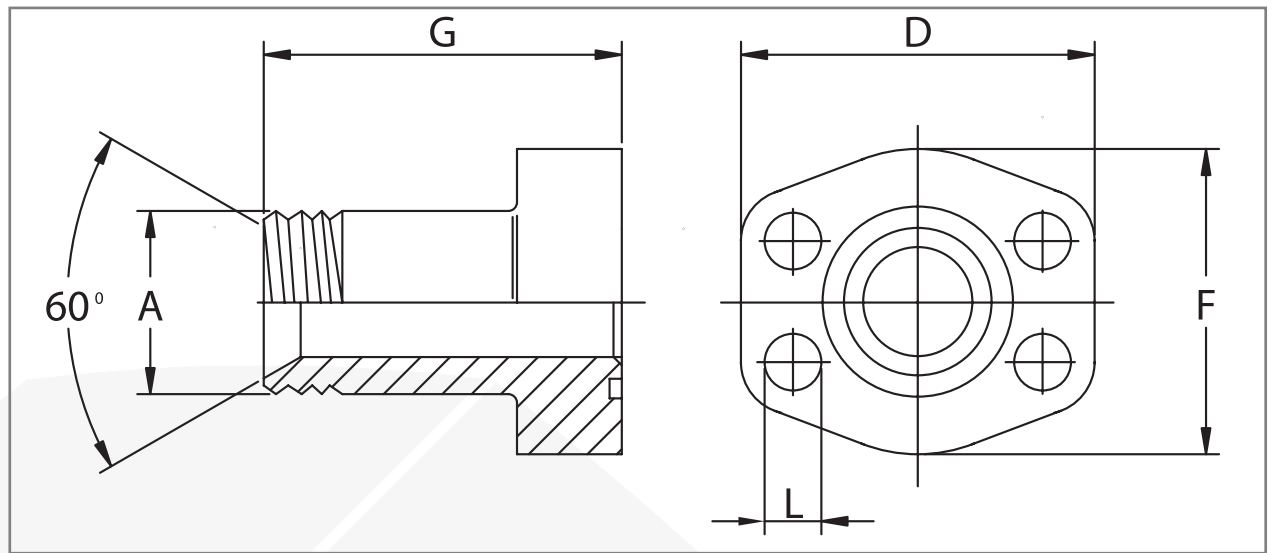

OSSO FACTORY

BRIDAS  
ROSCADAS BSP  
ASIENTO  
CONICO 60°

60° TAPERED  
SEAT BSP  
THREADED  
FLANGES

Presion maxima/ maximum pressure Kg/cm <sup>2</sup>	Medida/Size	Tipo/Type	Dimensiones/ Dimensions				Tornillo/Screws (L)		O-ring
			A	D	F	G	Metrico/Metric	UNC	
<b>SERIE 3000</b>									
345	3/4"	BLB-3000-RMBSP-1212	3/4" GAS	65	50	60	M10x35	3/8"x1"1/2	2-214
345	3/4"	BLB-3000-RMBSP-1208	1/2" GAS	65	50	60	M10x35	3/8"x1"1/2	2-214
345	1"	BLB-3000-RMBSP-1616	1" GAS	70	55	63	M10x35	3/8"x1"1/2	2-219
345	1"	BLB-3000-RMBSP-1612	3/4" GAS	70	55	63	M10x40	3/8"x1"1/2	2-219
276	1"1/4	BLB-3000-RMBSP-2020	1"1/4 GAS	79	68	65	M10x35	7/16"x1"3/4	2-222
276	1"1/4	BLB-3000-RMBSP-2016	1" GAS	79	68	65	M10x35	7/16"x1"3/4	2-222
207	1"1/2	BLB-3000-RMBSP-2424	1"1/2 GAS	94	78	70	M12x35	1/2"x1"3/4	2-225
207	1"1/2	BLB-3000-RMBSP-2420	1"1/4 GAS	94	78	70	M12x35	1/2"x1"3/4	2-225
<b>SERIE 6000</b>									
414	3/4"	BLB-6000-RMBSP-1212	3/4" GAS	71	60	73	M10x40	3/8"x1"1/2	2-214
414	3/4"	BLB-6000-RMBSP-1208	1/2" GAS	71	60	73	M10x40	3/8"x1"1/3	2-214
414	1"	BLB-6000-RMBSP-1616	1" GAS	81	70	82	M12x45	7/16"x1"3/4	2-219
414	1"	BLB-6000-RMBSP-1612	3/4" GAS	81	70	82	M12x45	7/16"x1"3/5	2-219
414	1"1/4	BLB-6000-RMBSP-2020	1"1/4 GAS	95	78	92	M14x45	-	2-222
414	1"1/4	BLB-6000-RMBSP-2016	1" GAS	95	78	92	M14x45	-	2-222
414	1"1/2	BLB-6000-RMBSP-2424	1"1/2 GAS	113	95	96	M16x55	5/8"x2"1/4	2-225
414	1"1/2	BLB-6000-RMBSP-2420	1"1/4 GAS	113	95	96	M16x55	5/8"x2"1/4	2-225

DESIGNACIÓN POR PEDIDO DESIGNATION FOR ORDER	MATERIAL	
	1045/1020	AISI 316L
Solo brida Only flange	BLB..	IBLB..
Brida completa de tornillos métricos, arandelas y junta tórica Flange complete of metric screws, grower type washers and o-ring	MBLB..	MIBLB..
Brida completa de tornillos unc, arandelas y junta tórica Flange complete of unc screws, grower type washers and o-ring	UBLB..	UIBLB..